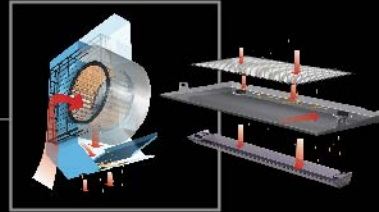

"ADVANCED" OIL COLLECTING SYSTEM

MODEL NAME
LNS FDS