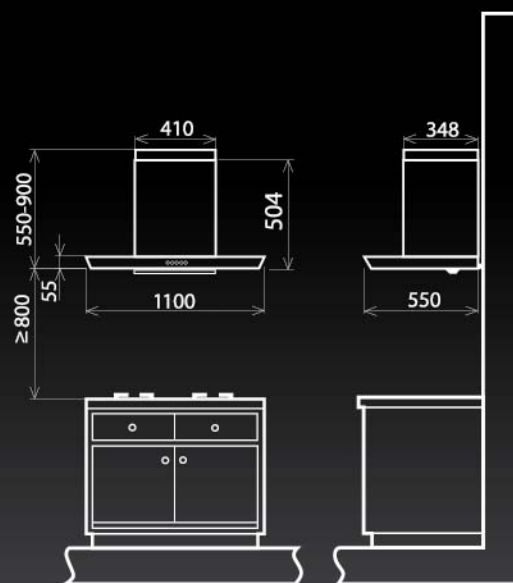

SPECIFICATIONS

DIMENSIONS (WxDxH) (mm)
1100 X 550 X 550 - 900

MAX. AIRFLOW (LOW/MID/HI) (m³/h)
220V - 50 Hz 500 / 720 / 845
230V - 50 Hz 530 / 735 / 860
240V - 50 Hz 550 / 770 / 875

SOUND LEVEL (LOW/MID/HI) dB(A)
220V - 50 Hz 39 / 47 / 50
230V - 50 Hz 40 / 48 / 51
240V - 50 Hz 42 / 49 / 52

OIL FUMES CAPTURE
83%

MAX. POWER CONSUMPTION (LOW/MID/HI) (W)
220V - 50 Hz 88 / 138 / 183
230V - 50 Hz 93 / 143 / 188
240V - 50 Hz 98 / 148 / 193

WEIGHT (kg)
27

DIMENSIONS (mm)

LNS-1100V
(Ventilating)

LNS-1100V Includes slide duct cover as set item.