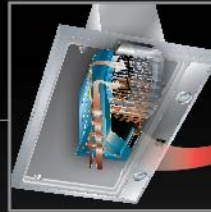

"i-DROP" OIL COLLECTING SYSTEM

MODEL NAME
FD

- Easy maintenance

Removable cartridge