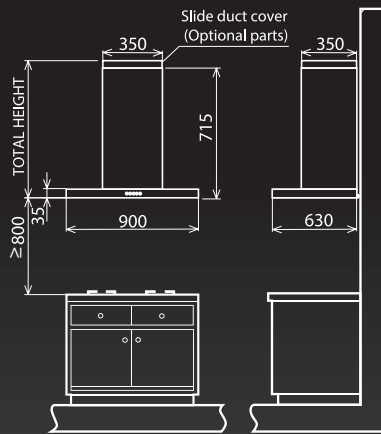

Mirror Gold (MG)

SPECIFICATIONS

DIMENSIONS (WXDXH) (mm)
(R,V) 900 X 630 X 715
(Extension Duct Cover Available)

MAX. AIRFLOW (LOW/MID/HI) (m³/h)

220V - 50 Hz	(R) 350 / 430 / 520 (V) 370 / 450 / 555
230V - 50 Hz	(R) 370 / 450 / 530 (V) 390 / 480 / 575
240V - 50 Hz	(R) 395 / 470 / 540 (V) 405 / 495 / 585

DIMENSIONS (mm)

FD-900V
(Ventilating)

FD-900R
(Recycling)

Optional parts

Slide duct cover (For FD-900 R & V)

PARTS NAME	TOTAL HEIGHT(mm)
FDD-100+	760-815
FDD-200+	815-915
FDD-300+	915-1015

+ Extension ducts come in matching colours to match cooker hood.
(Specify colour code when placing order)