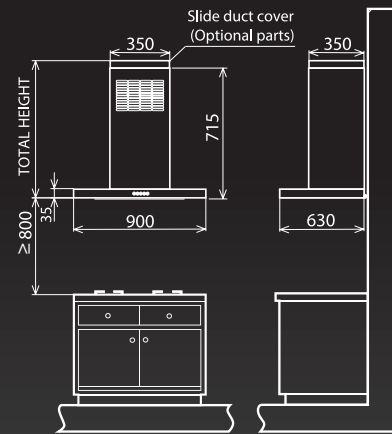

Mirror Gold (MG)

SPECIFICATIONS

DIMENSIONS (WXDXH) (mm)
(R,V) 900 X 630 X 715
(Extension Duct Cover Available)

MAX. AIRFLOW (LOW/MID/HI) (m³/h)

220V - 50 Hz	(R) 350 / 430 / 520 (V) 370 / 450 / 555
230V - 50 Hz	(R) 370 / 450 / 530 (V) 390 / 480 / 575
240V - 50 Hz	(R) 395 / 470 / 540 (V) 405 / 495 / 585

DIMENSIONS (mm)

FD-900V
(Ventilating)

FD-900R
(Recycling)

Optional parts

Slide duct cover (For FD-900 R & V)

PARTS NAME	TOTAL HEIGHT(mm)
FDD-100+	760-815
FDD-200+	815-915
FDD-300+	915-1015

+ Extension ducts come in matching colours to match cooker hood.
(Specify colour code when placing order)