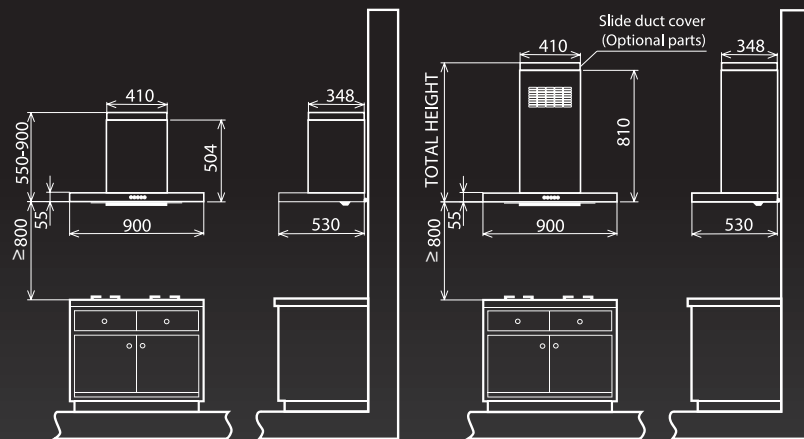

Texture Red (TRE)
Mirror Red (MRE)

Mirror Gold (MG)

SPECIFICATIONS

DIMENSIONS (WxDxH) (mm)

(R) 900 X 530 X 810
(Extension Duct Cover Available)
(V) 900 X 530 X 550 - 900

MAX. AIRFLOW (LOW/MID/HI) (m³/h)

220V - 50 Hz (R) 410 / 515 / 560
(V) 500 / 720 / 845
230V - 50 Hz (R) 430 / 525 / 565
(V) 530 / 735 / 860
240V - 50 Hz (R) 445 / 530 / 570
(V) 550 / 770 / 875

(R) 28 (V) 26

DIMENSIONS (mm)

FDS-900V
(Ventilating)

FDS-900R
(Recycling)

FDS-900V includes slide duct cover as set item.

FDS-900R does not include slide duct cover as set item.

Optional parts

Slide duct cover (For FDS-900R)

PARTS NAME	TOTAL HEIGHT(mm)
FDSD-100 ⁺	855-910
FDSD-200 ⁺	910-1010
FDSD-300 ⁺	1010-1110

+ Extension ducts come in matching colours to match cooker hood.
(Specify colour code when placing order)

* Image for representation purposes only. Please refer to the colour swatches at your closest dealer shop for further details.