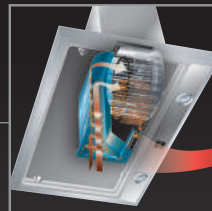

- Easy maintenance

Removable cartridge

LIGHTING