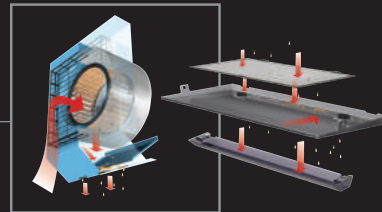

"i-DROP"
OIL COLLECTING
SYSTEM