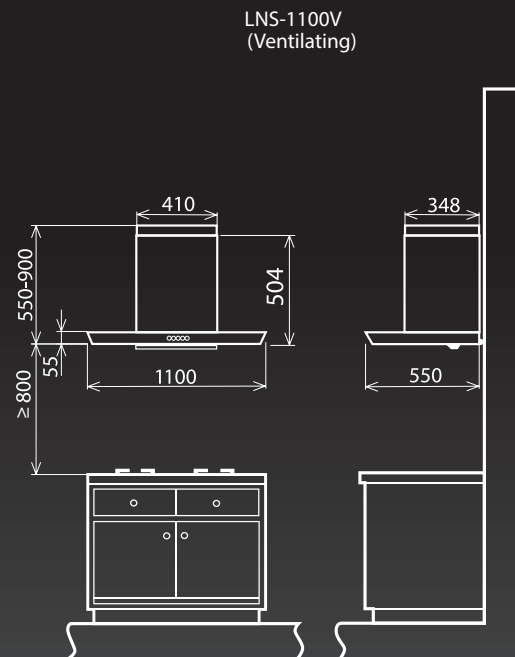

DIMENSIONS (mm)

LNS-1100V includes slide duct cover as set item.