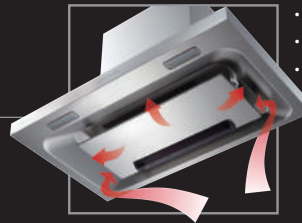

TECHNICAL FEATURES

UNIQUE
JAPANESE "RBP"
TECHNOLOGY

- High smoke capture efficiency
- Clean design
- Hidden oil filter

SEAMLESS
CONSTRUCTION