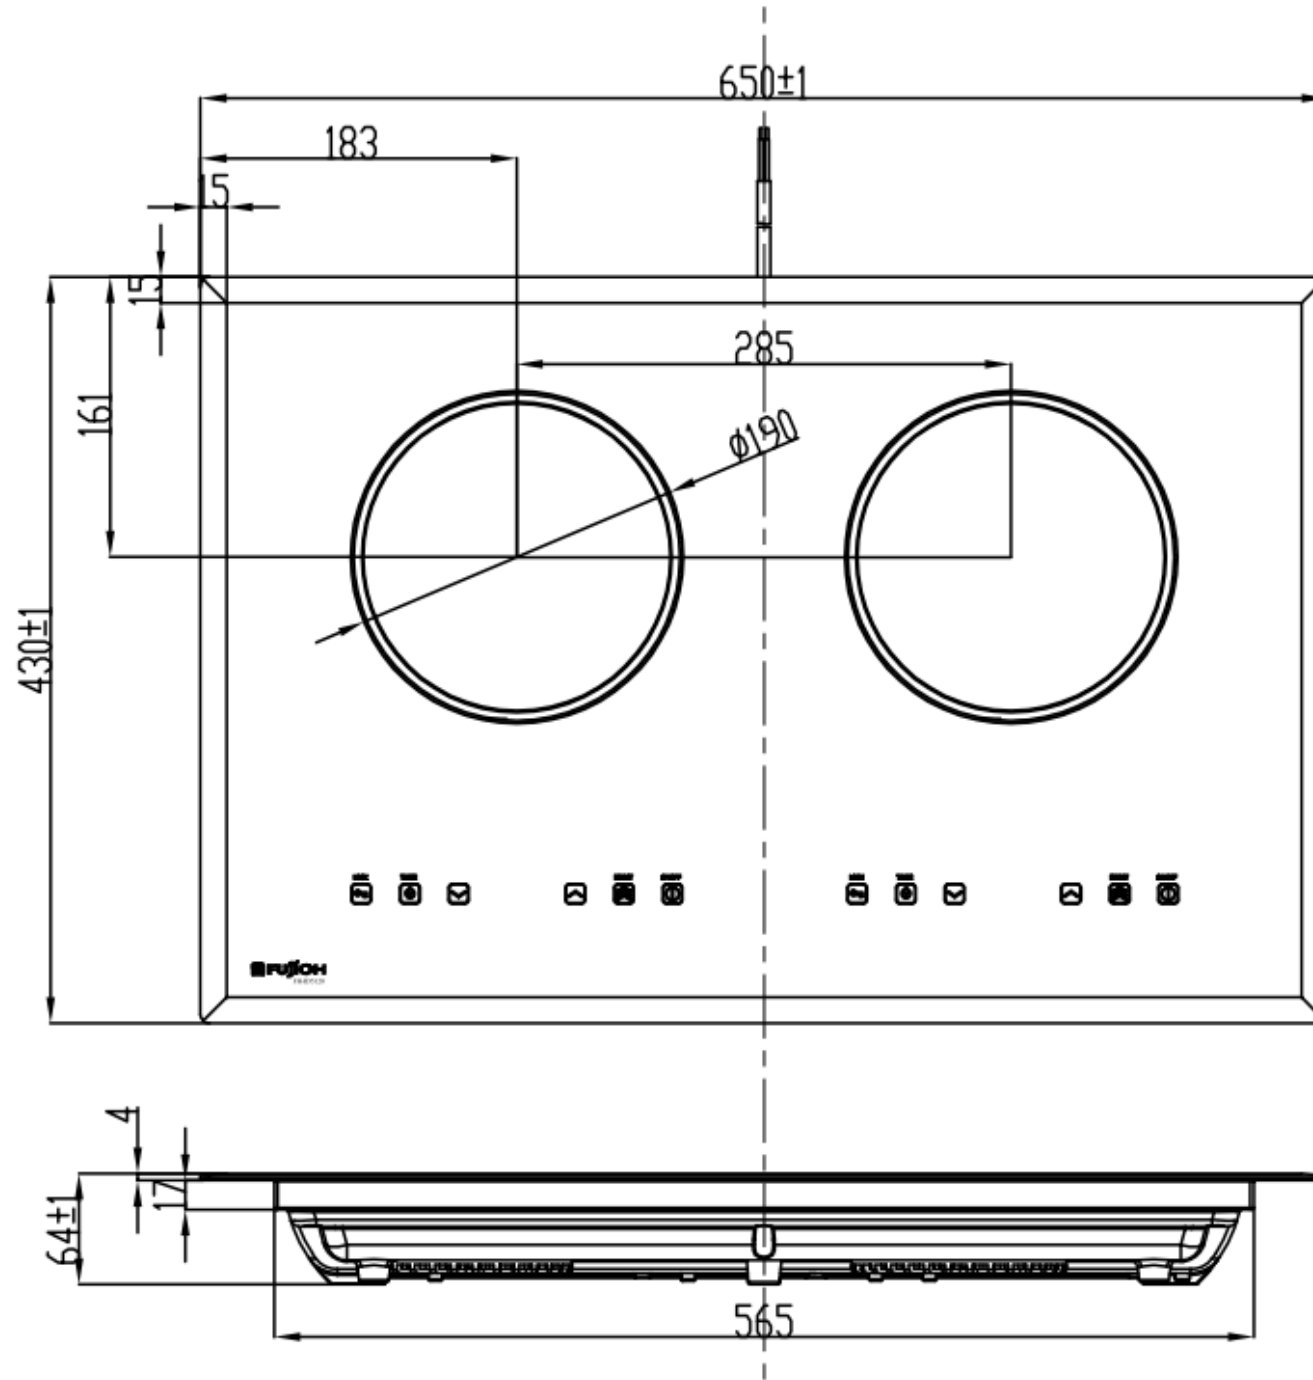

Mark	Revised record	Date
△		

FH-ID5120	—	—	—
Model	Product code	Color	Note
Created date	13/01/2017	Product category	IH Heater
Updated date	**/**/****	Model	FH-ID5120
FUJI INDUSTRIAL CO., LTD.	Scale	1/10	Product outline drawing