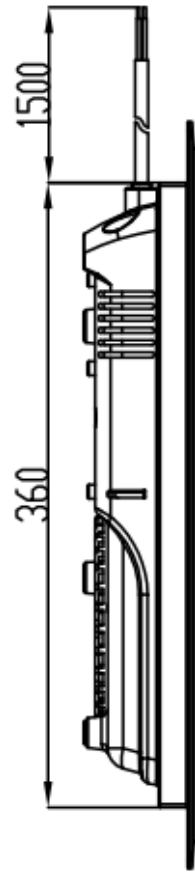

Mark	Revised record	Date
△		

FH-ID5120	—	—	—
Model	Product code	Color	Note
Created date	13/01/2017	Product category	IH Heater
Updated date	**/**/****	Model	FH-ID5120
FUJI INDUSTRIAL CO., LTD.	Scale	1/10	Product outline drawing