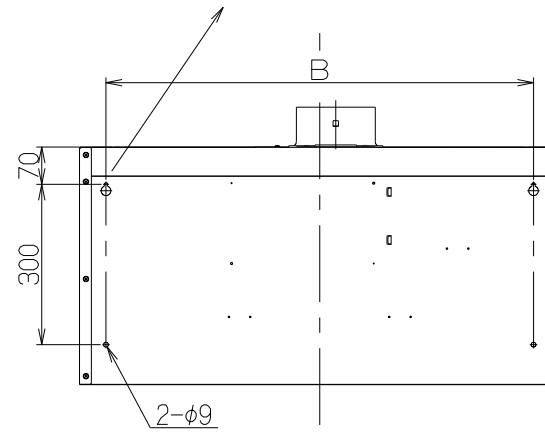

Mark	Revised record	Date
△		

Accessories  
 Round washer head Screw (φ5.1 x 45mm) — 4pcs  
 Soft tape — — — — — 1pc

Major Parts				
No.	Parts	Material	Finish	Color
1	Hood body	Galvanized steel	Oil repelling painting	Refer to column.
2	Oil panel	Galvanized steel	Oil repelling painting	Refer to column.
3	Oil tray	Galvanized steel (Plastic inside)	Oil repelling painting	Refer to column.
4	Rectifier baffle panel	Galvanized steel	Oil repelling painting	Refer to column.
5	Glass panel	Tempered glass		Black
6	Blower unit	Galvanized steel		
7	Motor	4 pole capacitor motor, class B		
8	Fan	Galvanized steel (Sirocco Fan)		
9	Filter	Galvanized steel	Hydrophilic painting	Aqua Slit Filter
10	Switch	Static electrical switch Timer (3 min), Low, Med, Hi, Light		
11	Exhaust port	Galvanized steel	Shutter is attached.	*Accessories
12	Power supply cord	Cable cable (without a plug)		
13	Lighting	LED (Daylight color, 1.5 W) x 2 pcs		

Detail: Installation hole

Standard Installation

Specifications

Model	Voltage (V)	Speed	Frequency (Hz)	Power Consumption (W)	Airflow (m <sup>3</sup> /h)		Sound (dB)	Weight (kg)
					0 Pa			
FR-SC1770	220	Hi	50	160	700	—	55	19.0
		Med		125	625	—	52	
		Low		85	460	—	45	
FR-SC1790	230	Hi	50	170	705	—	55	21.0
		Med		135	635	—	53	
FR-SC1711	240	Low	50	95	485	—	46	23.0
		Hi		180	710	—	56	
		Med		140	650	—	53	
		Low		100	510	—	47	