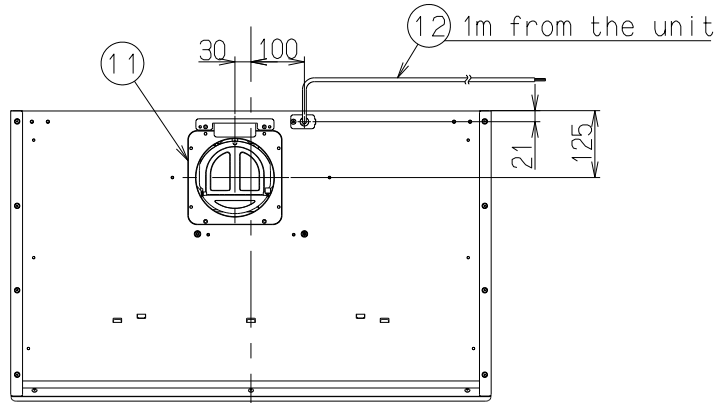

Mark	Revised record	Date
△		

Accessories  
 Round washer head Screw (φ5.1 x 45mm) — 4pcs  
 Soft tape — — — — — 1pc

Major Parts				
No.	Parts	Material	Finish	Color
1	Hood body	Galvanized steel	Oil repelling painting	Refer to column.
2	Oil panel	Galvanized steel	Oil repelling painting	Refer to column.
3	Oil tray	Galvanized steel (Plastic inside)	Oil repelling painting	Refer to column.
4	Rectifier baffle panel	Galvanized steel	Oil repelling painting	Refer to column.
5	Glass panel	Tempered glass		Black
6	Blower unit	Galvanized steel		
7	Motor	4 pole capacitor motor, class B		
8	Fan	Galvanized steel (Sirocco Fan)		
9	Filter	Galvanized steel	Hydrophilic painting	Aqua Slit Filter
10	Switch	Static electrical switch Timer (3 min), Low, Med, Hi, Light		
11	Exhaust port	Galvanized steel	Shutter is attached.	*Accessories
12	Power supply cord	Cable cable (without a plug)		
13	Lighting	LED (Daylight color, 1.5 W) x 2 pcs		

Detail: Installation hole

Standard Installation

Specifications

Model	Voltage (V)	Speed	Frequency (Hz)	Power Consumption (W)	Airflow (m <sup>3</sup> /h)		Sound (dB)	Weight (kg)
					0 Pa			
FR-SC1770	220	Hi	50	160	700	—	55	19.0
		Med		125	625	—	52	
		Low		85	460	—	45	
FR-SC1790	230	Hi	50	170	705	—	55	21.0
		Med		135	635	—	53	
FR-SC1711	240	Low	50	95	485	—	46	23.0
		Hi		180	710	—	56	
		Med		140	650	—	53	
		Low		100	510	—	47	