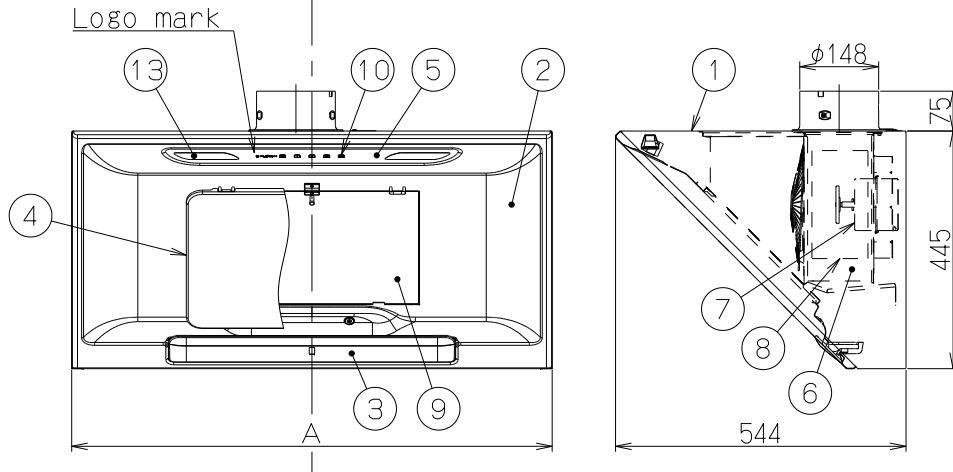

Mark	Revised record	Date
△		

Accessories  
 Round washer head Screw (φ5.1 x 45mm) — 4pcs  
 Soft tape — — — — — 1pc

Major Parts				
No.	Parts	Material	Finish	Color
1	Hood body	Galvanized steel	Oil repelling painting	Refer to column.
2	Oil panel	Galvanized steel	Oil repelling painting	Refer to column.
3	Oil tray	Galvanized steel (Plastic inside)	Oil repelling painting	Refer to column.
4	Rectifier baffle panel	Galvanized steel	Oil repelling painting	Refer to column.
5	Glass panel	Tempered glass		Black
6	Blower unit	Galvanized steel		
7	Motor	4 pole capacitor motor, class B		
8	Fan	Galvanized steel (Sirocco Fan)		
9	Filter	Galvanized steel	Hydrophilic painting	Aqua Slit Filter
10	Switch	Static electrical switch Timer (3 min), Low, Med, Hi, Light		
11	Exhaust port	Galvanized steel	Shutter is attached.	*Accessories
12	Power supply cord	Cable cable (without a plug)		
13	Lighting	LED (Daylight color, 1.5 W) x 2 pcs		

Detail: Installation hole

Standard Installation

Specifications

Model	Voltage (V)	Speed	Frequency (Hz)	Power Consumption (W)	Airflow (m <sup>3</sup> /h)		Sound (dB)	Weight (kg)
					0 Pa			
FR-SC1770	220	Hi	50	160	700	—	55	19.0
		Med		125	625	—	52	
		Low		85	460	—	45	
FR-SC1790	230	Hi	50	170	705	—	55	21.0
		Med		135	635	—	53	
FR-SC1711	240	Low	50	95	485	—	46	23.0
		Hi		180	710	—	56	
		Med		140	650	—	53	
		Low		100	510	—	47	

Airflow measured by JIS C9603 chamber method

1000	1100	FR-SC1711RS	1F9090AJ	Rich silver	—
		FR-SC1711SM	1F9090AA	Silver metallic	—
		FR-SC1711W	1F9090XP	White	—
800	900	FR-SC1790RS	1F9089AJ	Rich silver	—
		FR-SC1790SM	1F9089AA	Silver metallic	—
		FR-SC1790W	1F9089XP	White	—
600	700	FR-SC1770RS	1F9088AJ	Rich silver	—
		FR-SC1770SM	1F9088AA	Silver metallic	—
		FR-SC1770W	1F9088XP	White	—
		Model	Product code	Color	Note
B	A	Created date	12/ 5/2016	Product category	Cooker Hood
		Updated date	**/**/****	Model	FR-SC1770/90/11
		FUJI INDUSTRIAL CO., LTD.	Scale	1/10	Product outline drawing