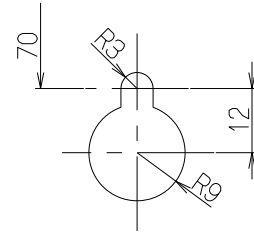

Mark	Revised record	Date
△		

Accessories  
 Round washer head Screw (φ5.1 x 45mm) — 4pcs  
 Soft tape — — — — — 1pc

Major Parts				
No.	Parts	Material	Finish	Color
1	Hood body	Galvanized steel	Oil repelling painting	Refer to column.
2	Oil panel	Galvanized steel	Oil repelling painting	Refer to column.
3	Oil tray	Galvanized steel (Plastic inside)	Oil repelling painting	Refer to column.
4	Rectifier baffle panel	Galvanized steel	Oil repelling painting	Refer to column.
5	Glass panel	Tempered glass		Black
6	Blower unit	Galvanized steel		
7	Motor	4 pole capacitor motor, class B		
8	Fan	Galvanized steel (Sirocco Fan)		
9	Filter	Galvanized steel	Hydrophilic painting	Aqua Slit Filter
10	Switch	Static electrical switch Timer (3 min), Low, Med, Hi, Light		
11	Exhaust port	Galvanized steel	Shutter is attached.	*Accessories
12	Power supply cord	Cable cable (without a plug)		
13	Lighting	LED (Daylight color, 1.5 W) x 2 pcs		

Detail: Installation hole

Standard Installation

Specifications

Model	Voltage (V)	Speed	Frequency (Hz)	Power Consumption (W)	Airflow (m <sup>3</sup> /h)		Sound (dB)	Weight (kg)
					0 Pa			
FR-SC1770	220	Hi	50	160	700	—	55	19.0
		Med		125	625	—	52	
		Low		85	460	—	45	
FR-SC1790	230	Hi	50	170	705	—	55	21.0
		Med		135	635	—	53	
FR-SC1711	240	Low	50	95	485	—	46	23.0
		Hi		180	710	—	56	
		Med		140	650	—	53	
		Low		100	510	—	47	