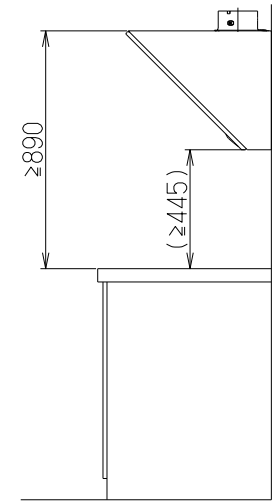

Mark	Revised record	Date
△		

Accessories  
 Round washer head Screw (φ5.1 x 45mm) — 4pcs  
 Soft tape — — — — — 1pc

Major Parts				
No.	Parts	Material	Finish	Color
1	Hood body	Galvanized steel	Oil repelling painting	Refer to column.
2	Oil panel	Galvanized steel	Oil repelling painting	Refer to column.
3	Oil tray	Galvanized steel (Plastic inside)	Oil repelling painting	Refer to column.
4	Rectifier baffle panel	Galvanized steel	Oil repelling painting	Refer to column.
5	Glass panel	Tempered glass		Black
6	Blower unit	Galvanized steel		
7	Motor	4 pole capacitor motor, class B		
8	Fan	Galvanized steel (Sirocco Fan)		
9	Filter	Galvanized steel	Hydrophilic painting	Aqua Slit Filter
10	Switch	Static electrical switch Timer (3 min), Low, Med, Hi, Light		
11	Exhaust port	Galvanized steel	Shutter is attached.	*Accessories
12	Power supply cord	Cable cable (without a plug)		
13	Lighting	LED (Daylight color, 1.5 W) x 2 pcs		

Detail: Installation hole

Standard Installation

Specifications

Model	Voltage (V)	Speed	Frequency (Hz)	Power Consumption (W)	Airflow (m <sup>3</sup> /h)		Sound (dB)	Weight (kg)
					0 Pa			
FR-SC1770	220	Hi	50	160	700	—	55	19.0
		Med		125	625	—	52	
		Low		85	460	—	45	
FR-SC1790	230	Hi	50	170	705	—	55	21.0
		Med		135	635	—	53	
FR-SC1711	240	Low	50	95	485	—	46	23.0
		Hi		180	710	—	56	
		Med		140	650	—	53	
		Low		100	510	—	47	