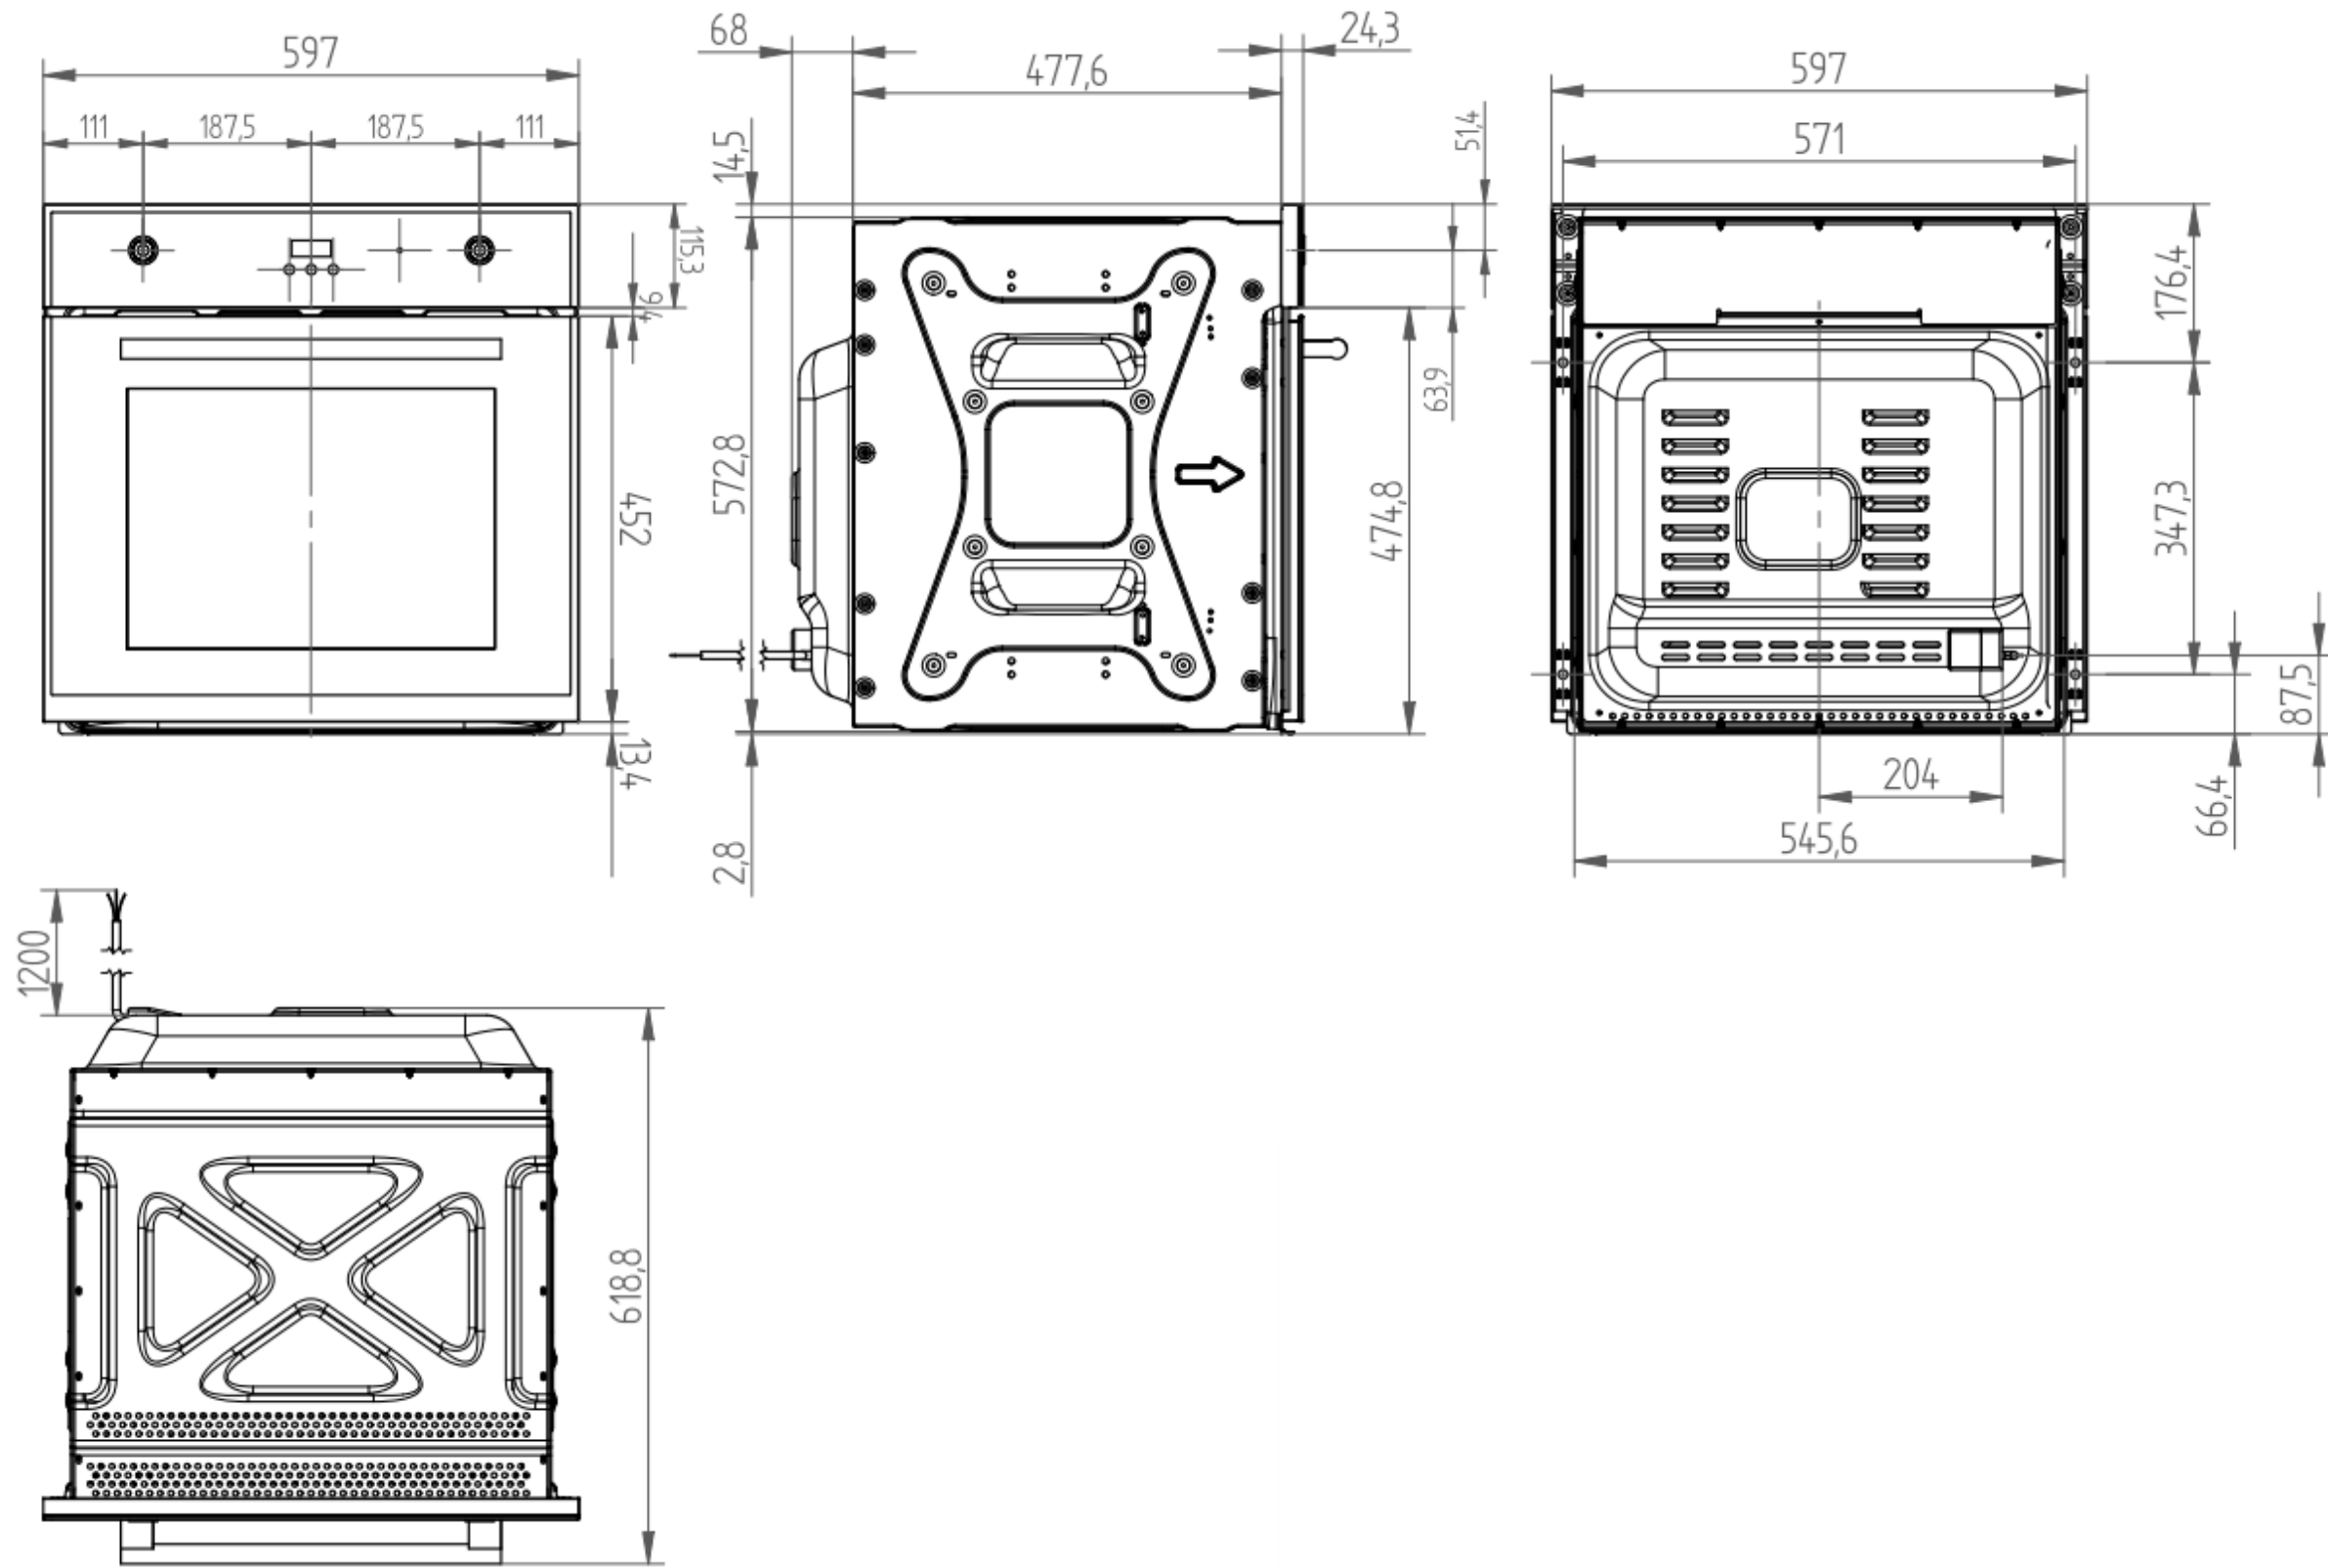

Mark	Revised record	Date
△		

FV-EL52	—	—	—
Model	Product code	Color	Note
Created date	11/11/2016	Product category	Oven
Updated date	**/**/****	Model	FV-EL52
FUJI INDUSTRIAL CO., LTD.	Scale 1/10	Product outline drawing	