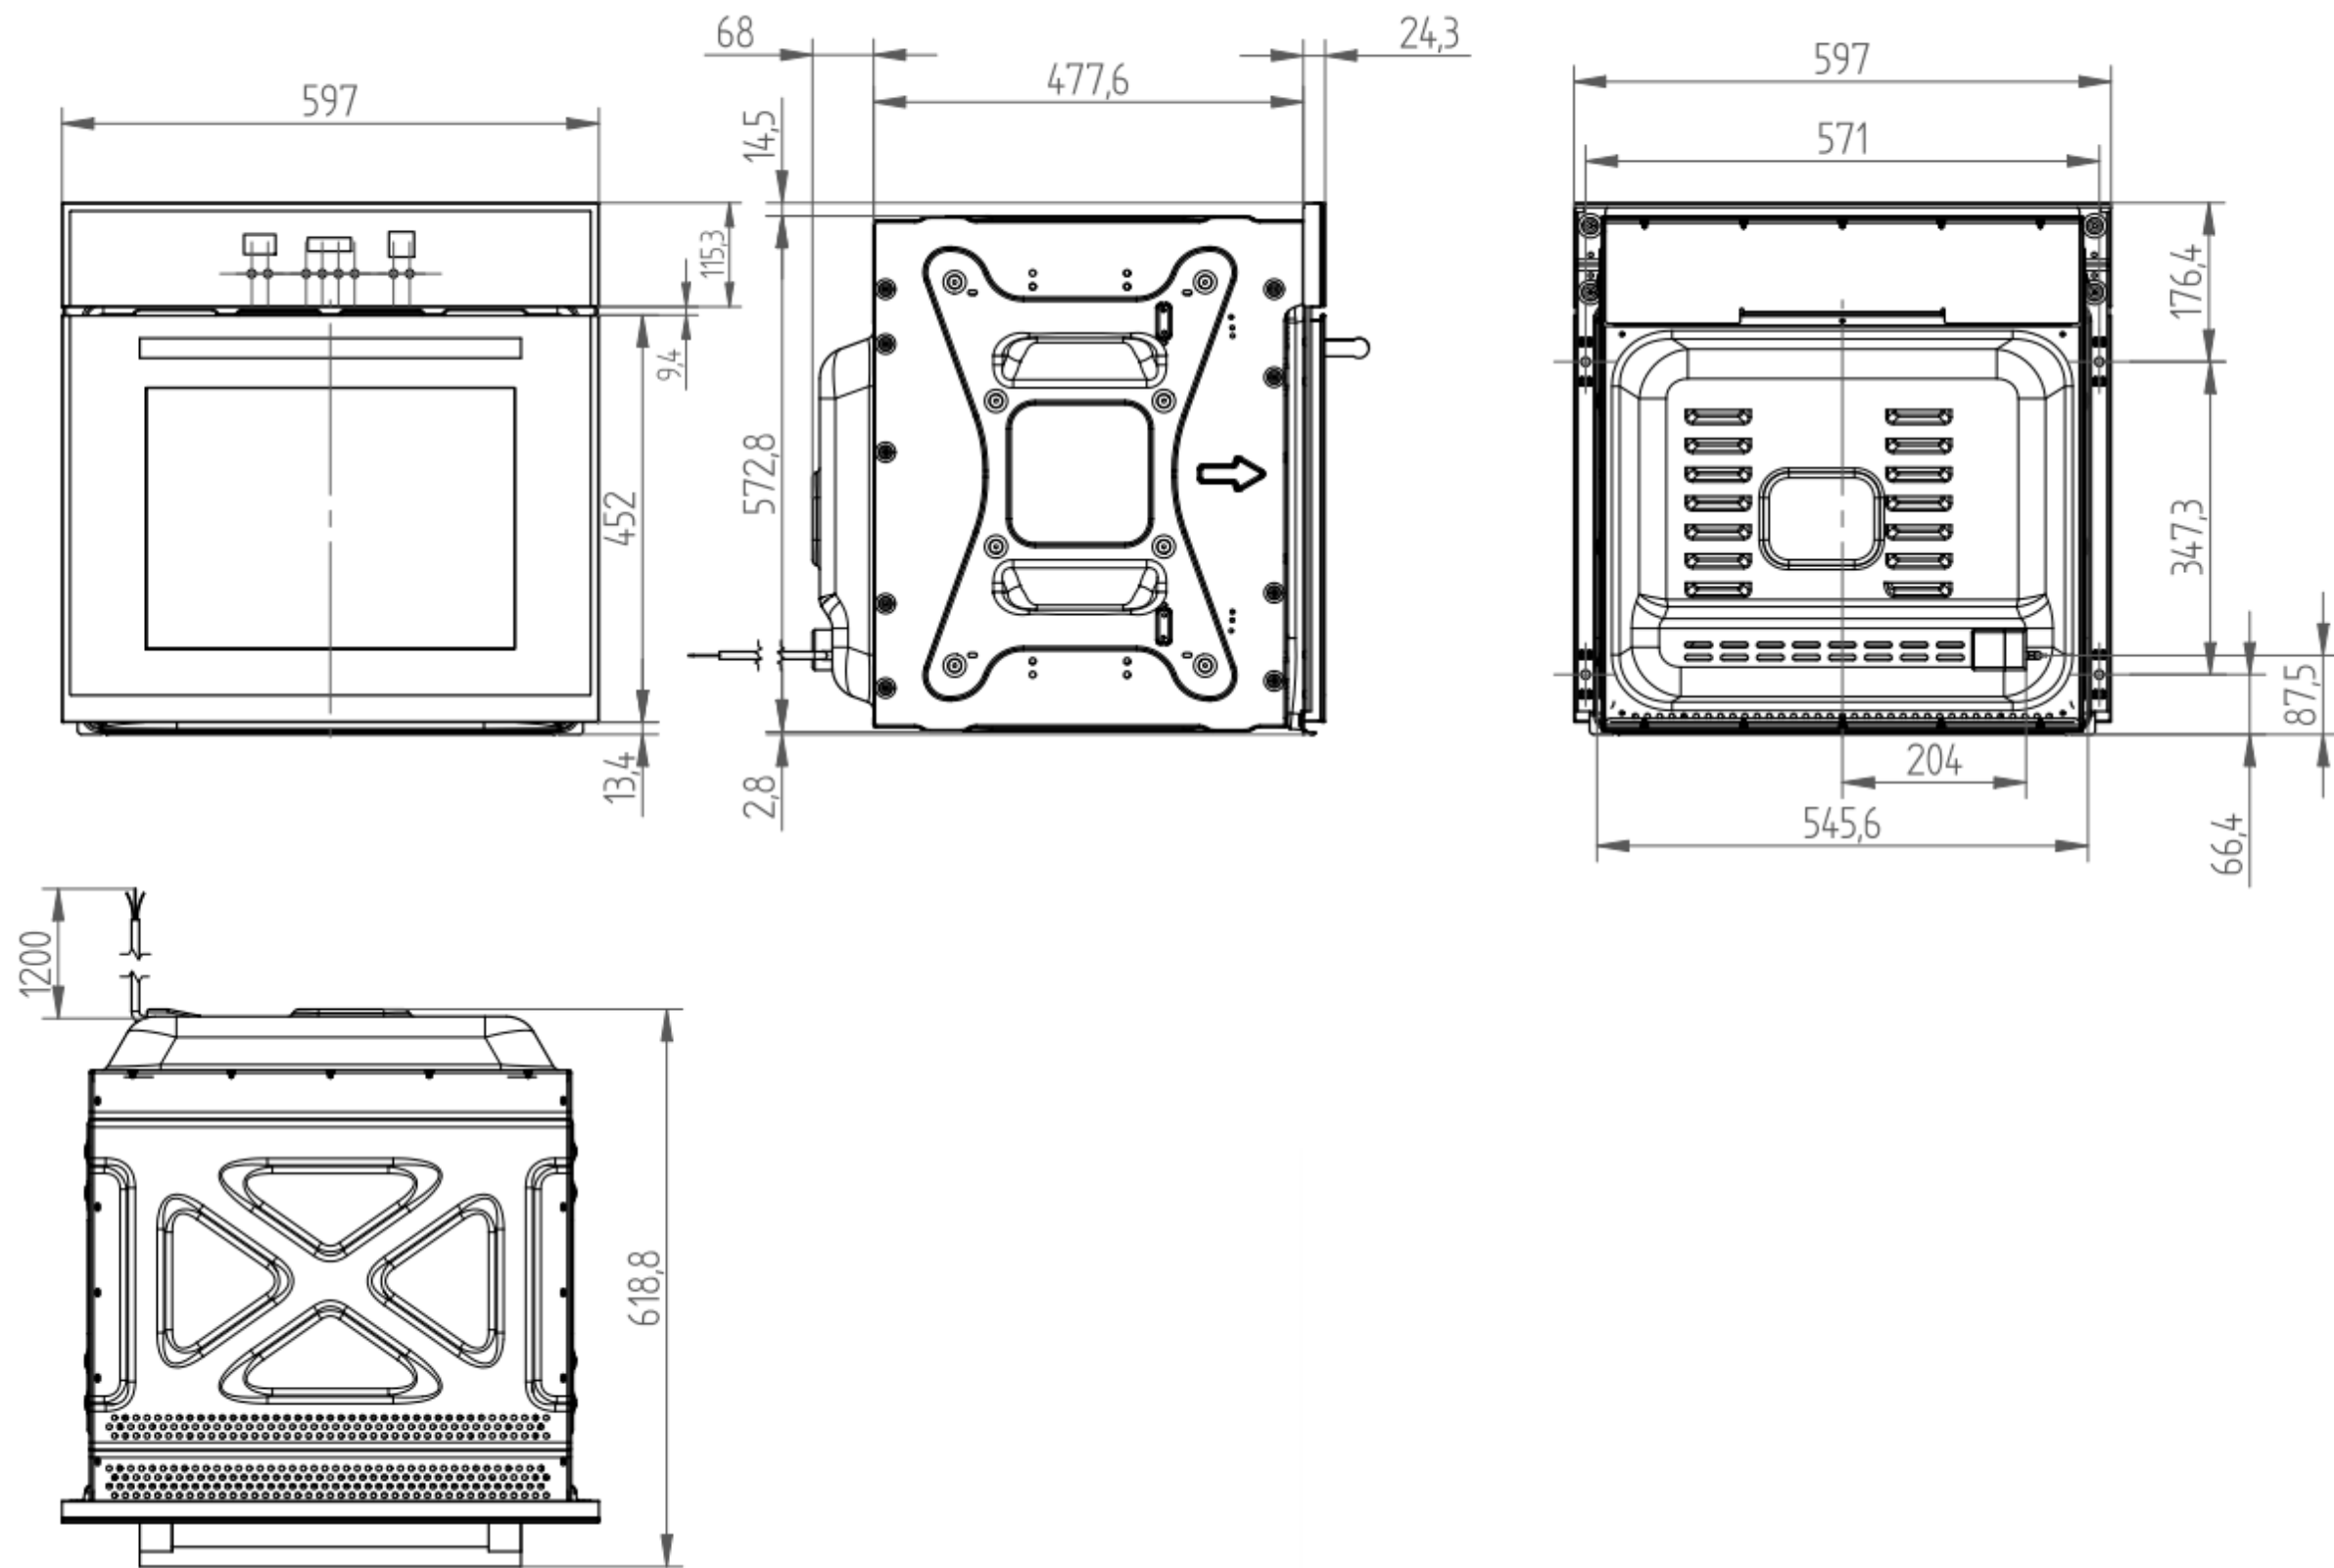

Mark	Revised record	Date
△		

FV-EL53	—	—	—
Model	Product code	Color	Note
Created date	11/11/2016	Product category	Oven
Updated date	**/**/****	Model	FV-EL53
FUJI INDUSTRIAL CO., LTD.	Scale 1/10	Product outline drawing	