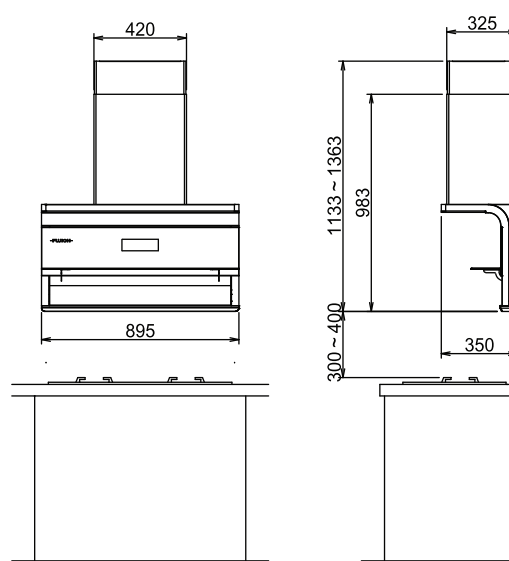

[Unit: mm]

* 4 years general warranty for motor and parts.