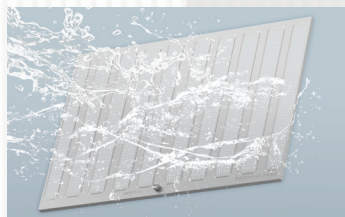

HOOD/ FR-MS2370/90

3 COOKER HOOD
LIMITED WARRANTY*
YEARS

When Functionality meets Style

機能性と、美しさの共存。

A cooker hood can make or break your ideal kitchen. This ultra slim hood creates a posh look for your kitchen with 3 choices of color variations that blend easily into your stylish kitchen. Equipped with our signature easy wash aqua slit filter, the sleek cooker hood also comes with new gesture sensor that enables you to operate the cooker hood with simply a wave motion.

02/ Easy Cleaning

Aqua slit filter with hydrophilic coating that can easily wash off grease with only water

03/ Ultra Slim Design + 3 Color Variations

Ultra slim at 120mm height with 3 colors to choose from