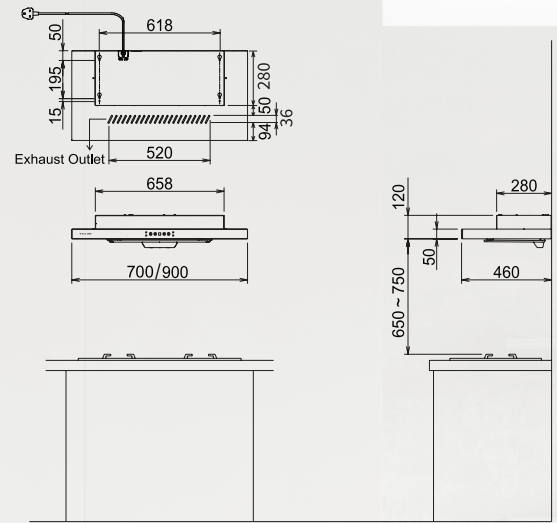

INSTALLATIONS

FR-MS2370/90R (Recycling) [mm]